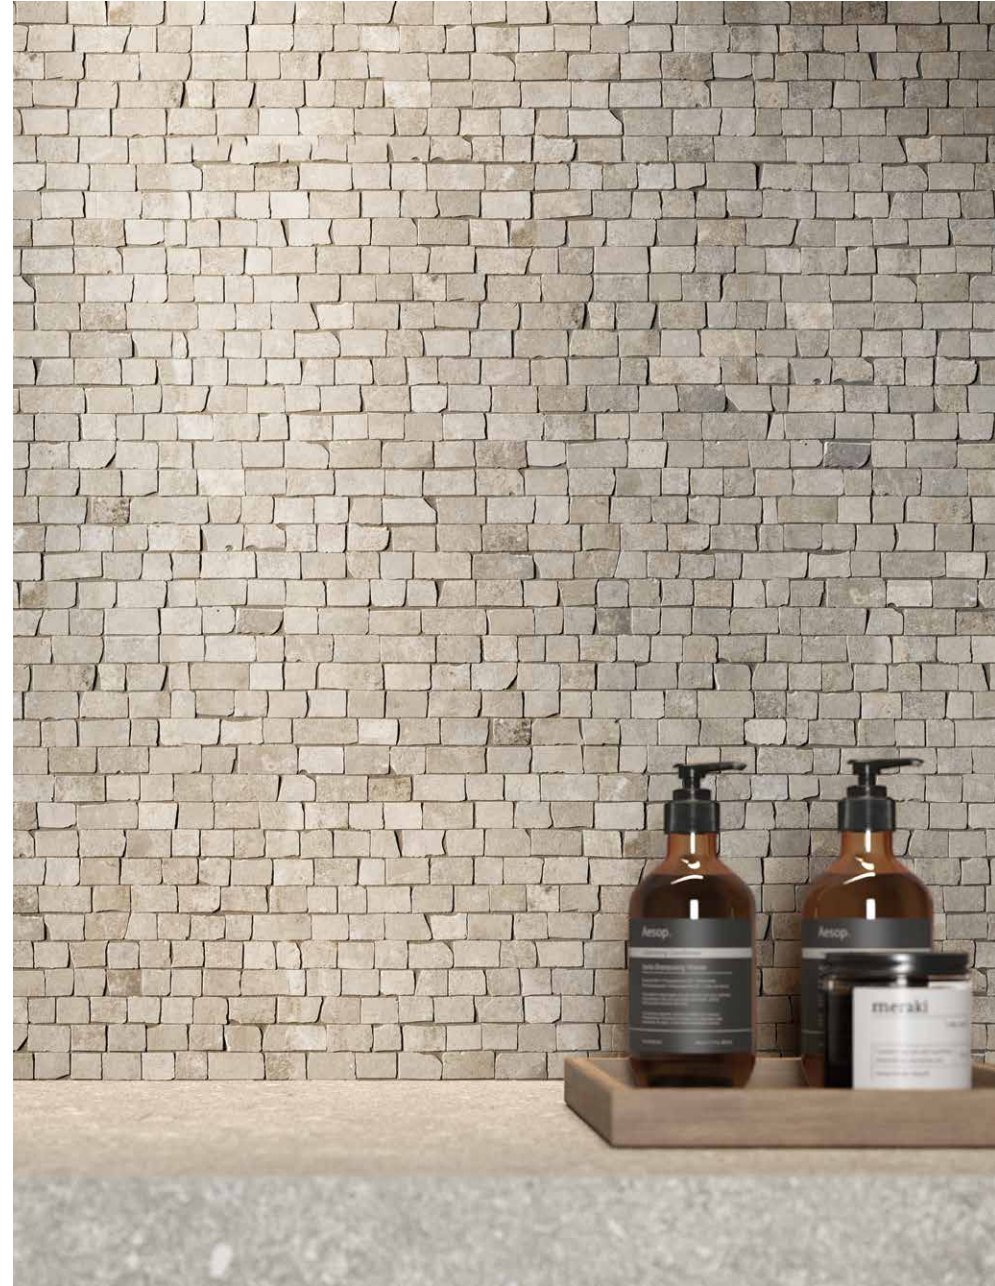

WALL: LE REVERSE Dune Carved 60x120 - 24"x48"
LES BOIS Slavonia Baguette 3D 29x120 - 11^{1/2}"x48"
FLOOR: LE REVERSE Dune Elegance 60x60 - 24"x24" Dune Carved 60x120 - 24"x48"
WASHBASIN: LE REVERSE Dune Elegance