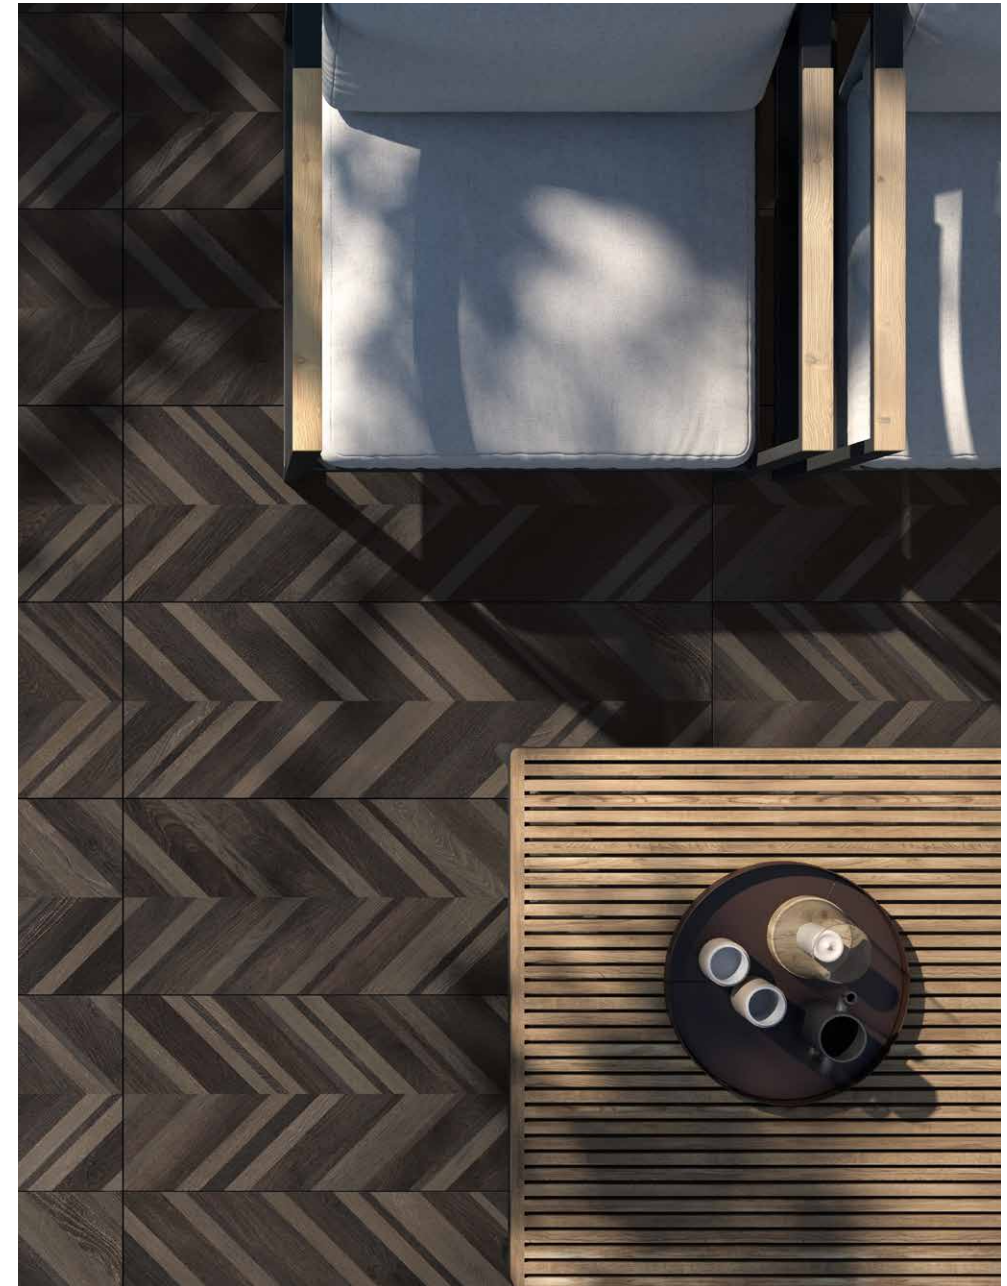

FLOOR: WOOD SIDE Nut 2.0 26,5x180 - 10 1/2"x72" **HOT TUB:** LE REVERSE Taupe Elegance
LOUNGER BASE: LE REVERSE Taupe Elegance **PLANTERS:** TERRA CREA Pomice 2.0
TABLE TOP: TERRA CREA Mattone 2.0