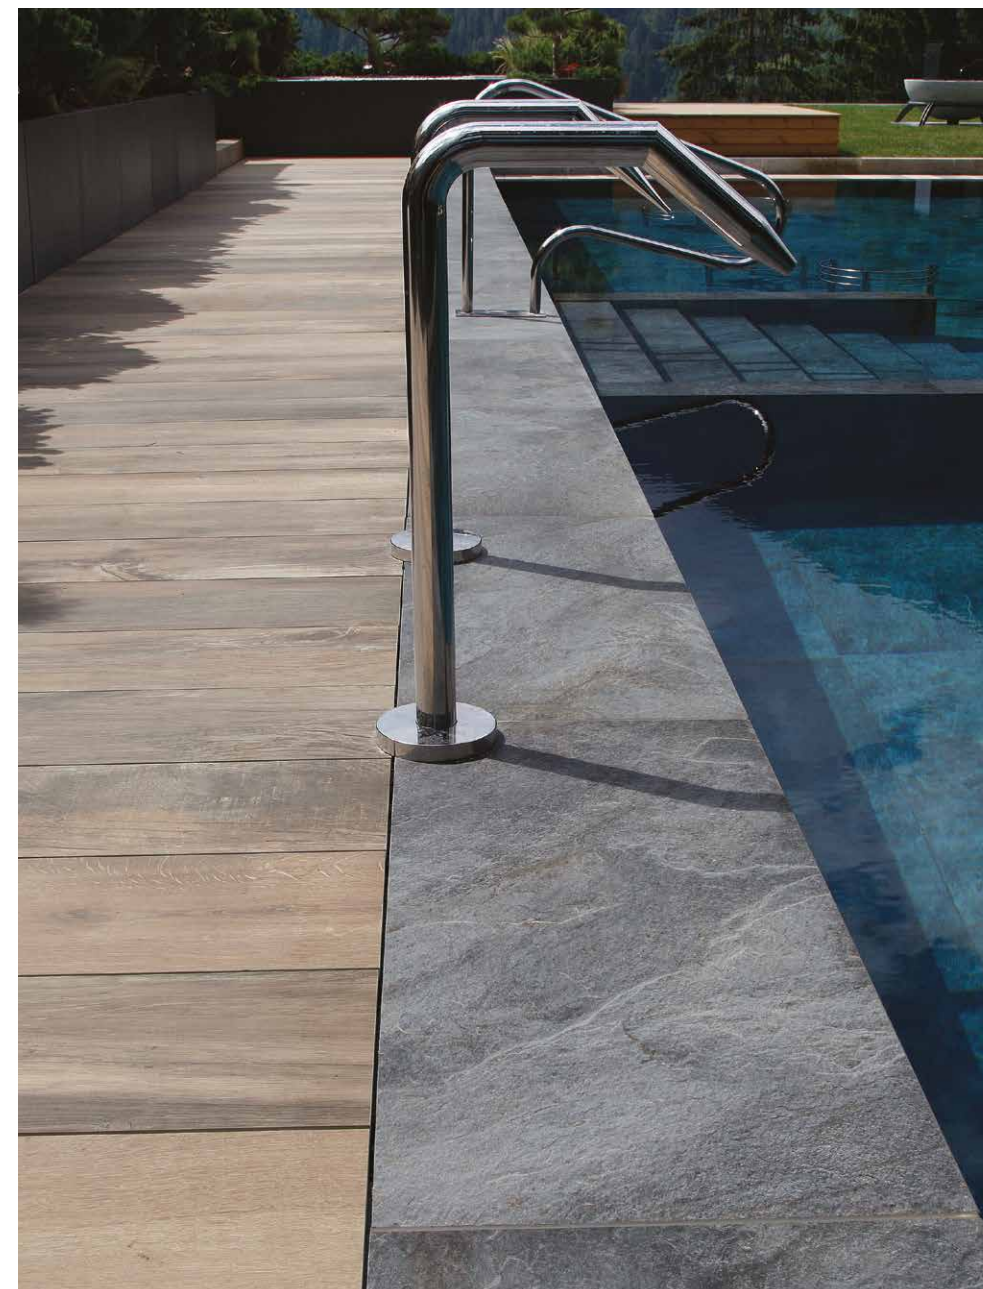

FLOOR: LE REVERSE Dune Carved Ske 2.0 SWIMMING POOL: LE REVERSE Dune Carved Ske 2.0

FLOOR: WOOD SIDE Oak 2.0 **SWIMMING POOL:** ROCKS Silver Black 2.0

SWIMMING POOL-EDGE, FLOOR: WOOD SIDE Nut 2.0

**K
HOTEL**